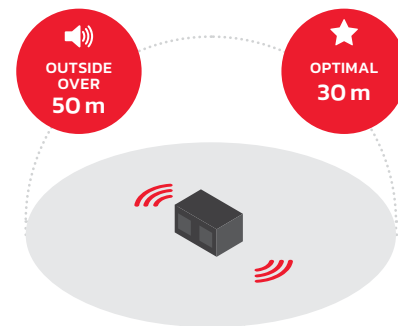

FILLS LARGER SPACES WITHOUT  
ANY PROBLEM

SPECTACULAR SOUND WITHIN 30 METERS

ULTIMATE **SMALL**

AUDISSE

ADVANCED

SOLOWORKER

ESSENTIAL

WORKTUBE