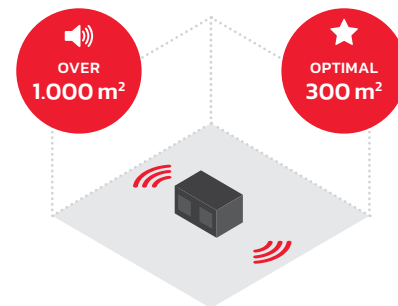

FILLS LARGER SPACES WITHOUT  
ANY PROBLEM

SPECTACULAR SOUND WITHIN 30 METERS

ULTIMATE **SMALL**

AUDISSE

ADVANCED

SOLOWORKER

ESSENTIAL

WORKTUBE